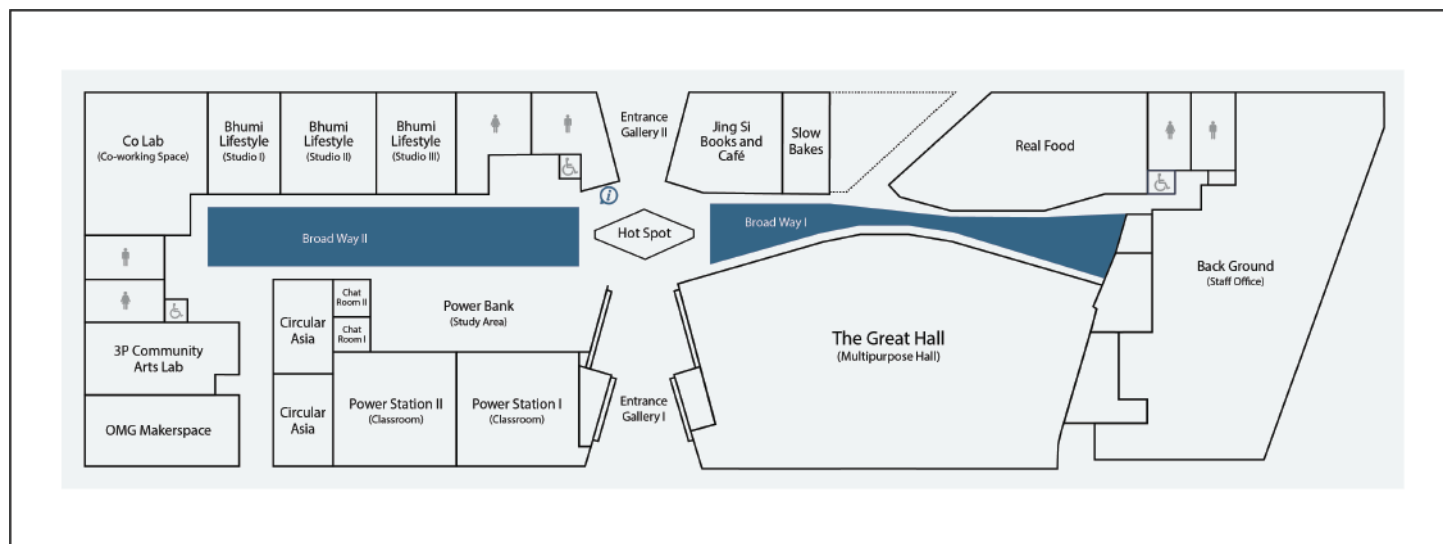

RATES INCLUDE

Wi-Fi

Power Socket

PAYMENT GUIDELINES

- A non-refundable deposit of 50% is required upon confirmation.
- Full amount is to be paid one month before event date.

VENUE BOOKING

To find out more about our spaces, please contact askHYC@tzuchi.org.sg.

FIND US

30A Yishun Central 1, Singapore 768796