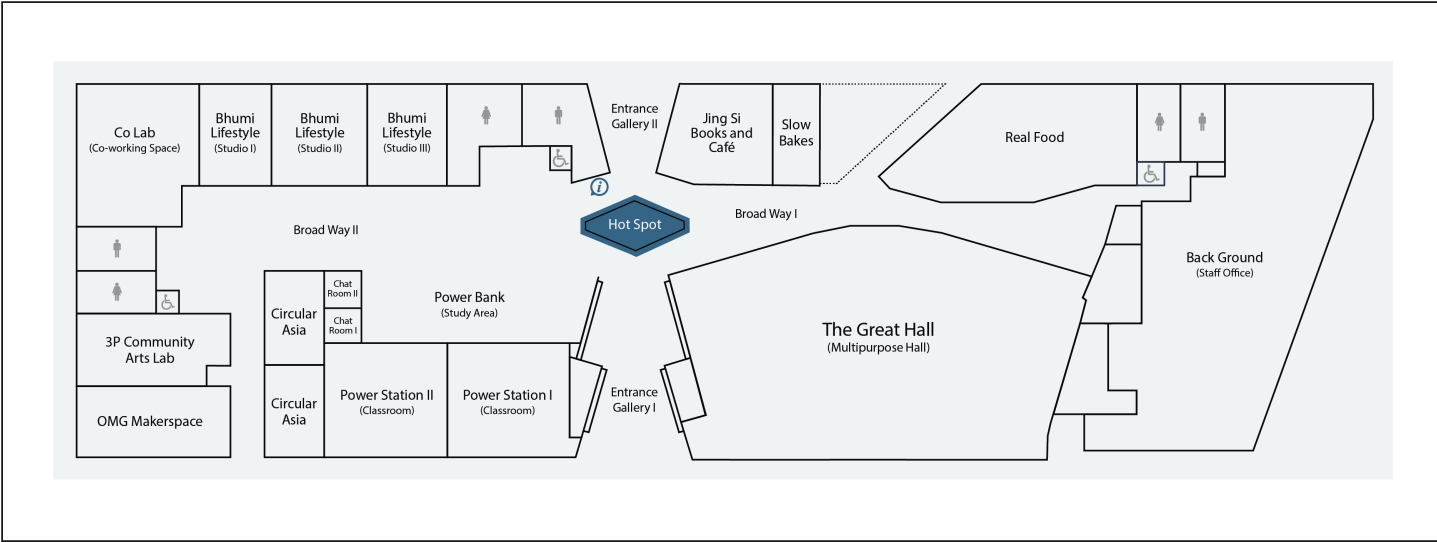

VENUE BOOKING

To find out more about our spaces, please contact askHYC@tzuchi.org.sg.

FIND US

30A Yishun Central 1, Singapore 768796