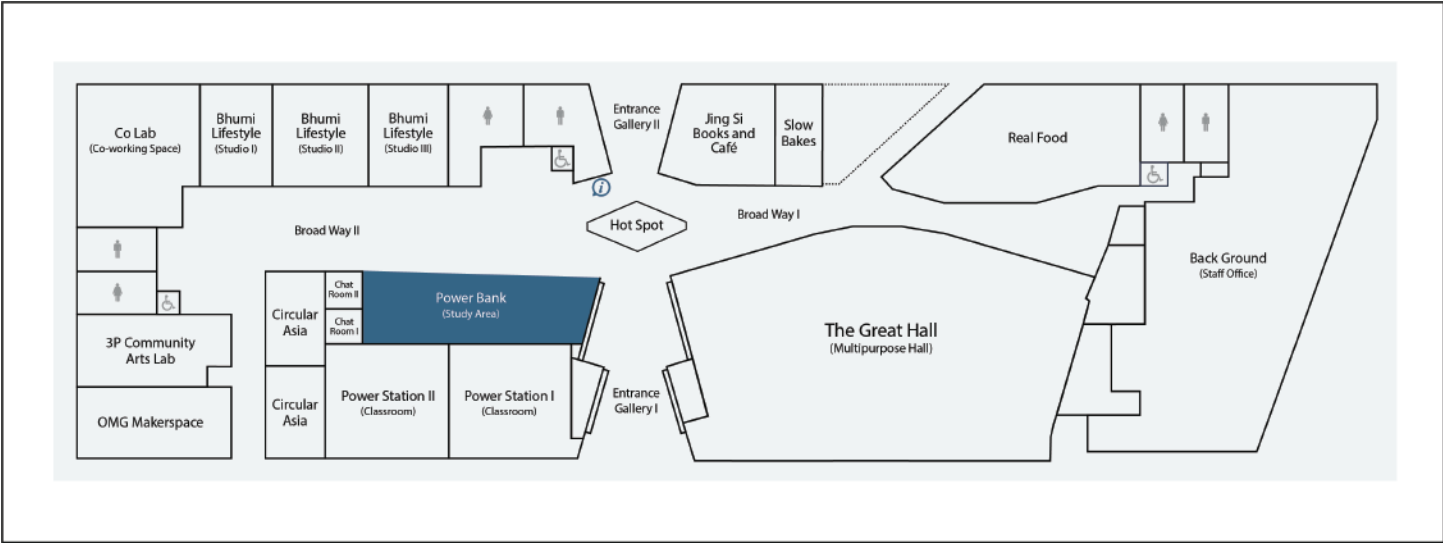

VENUE BOOKING

To find out more about our spaces, please contact askHYC@tzuchi.org.sg.

FIND US

30A Yishun Central 1, Singapore 768796